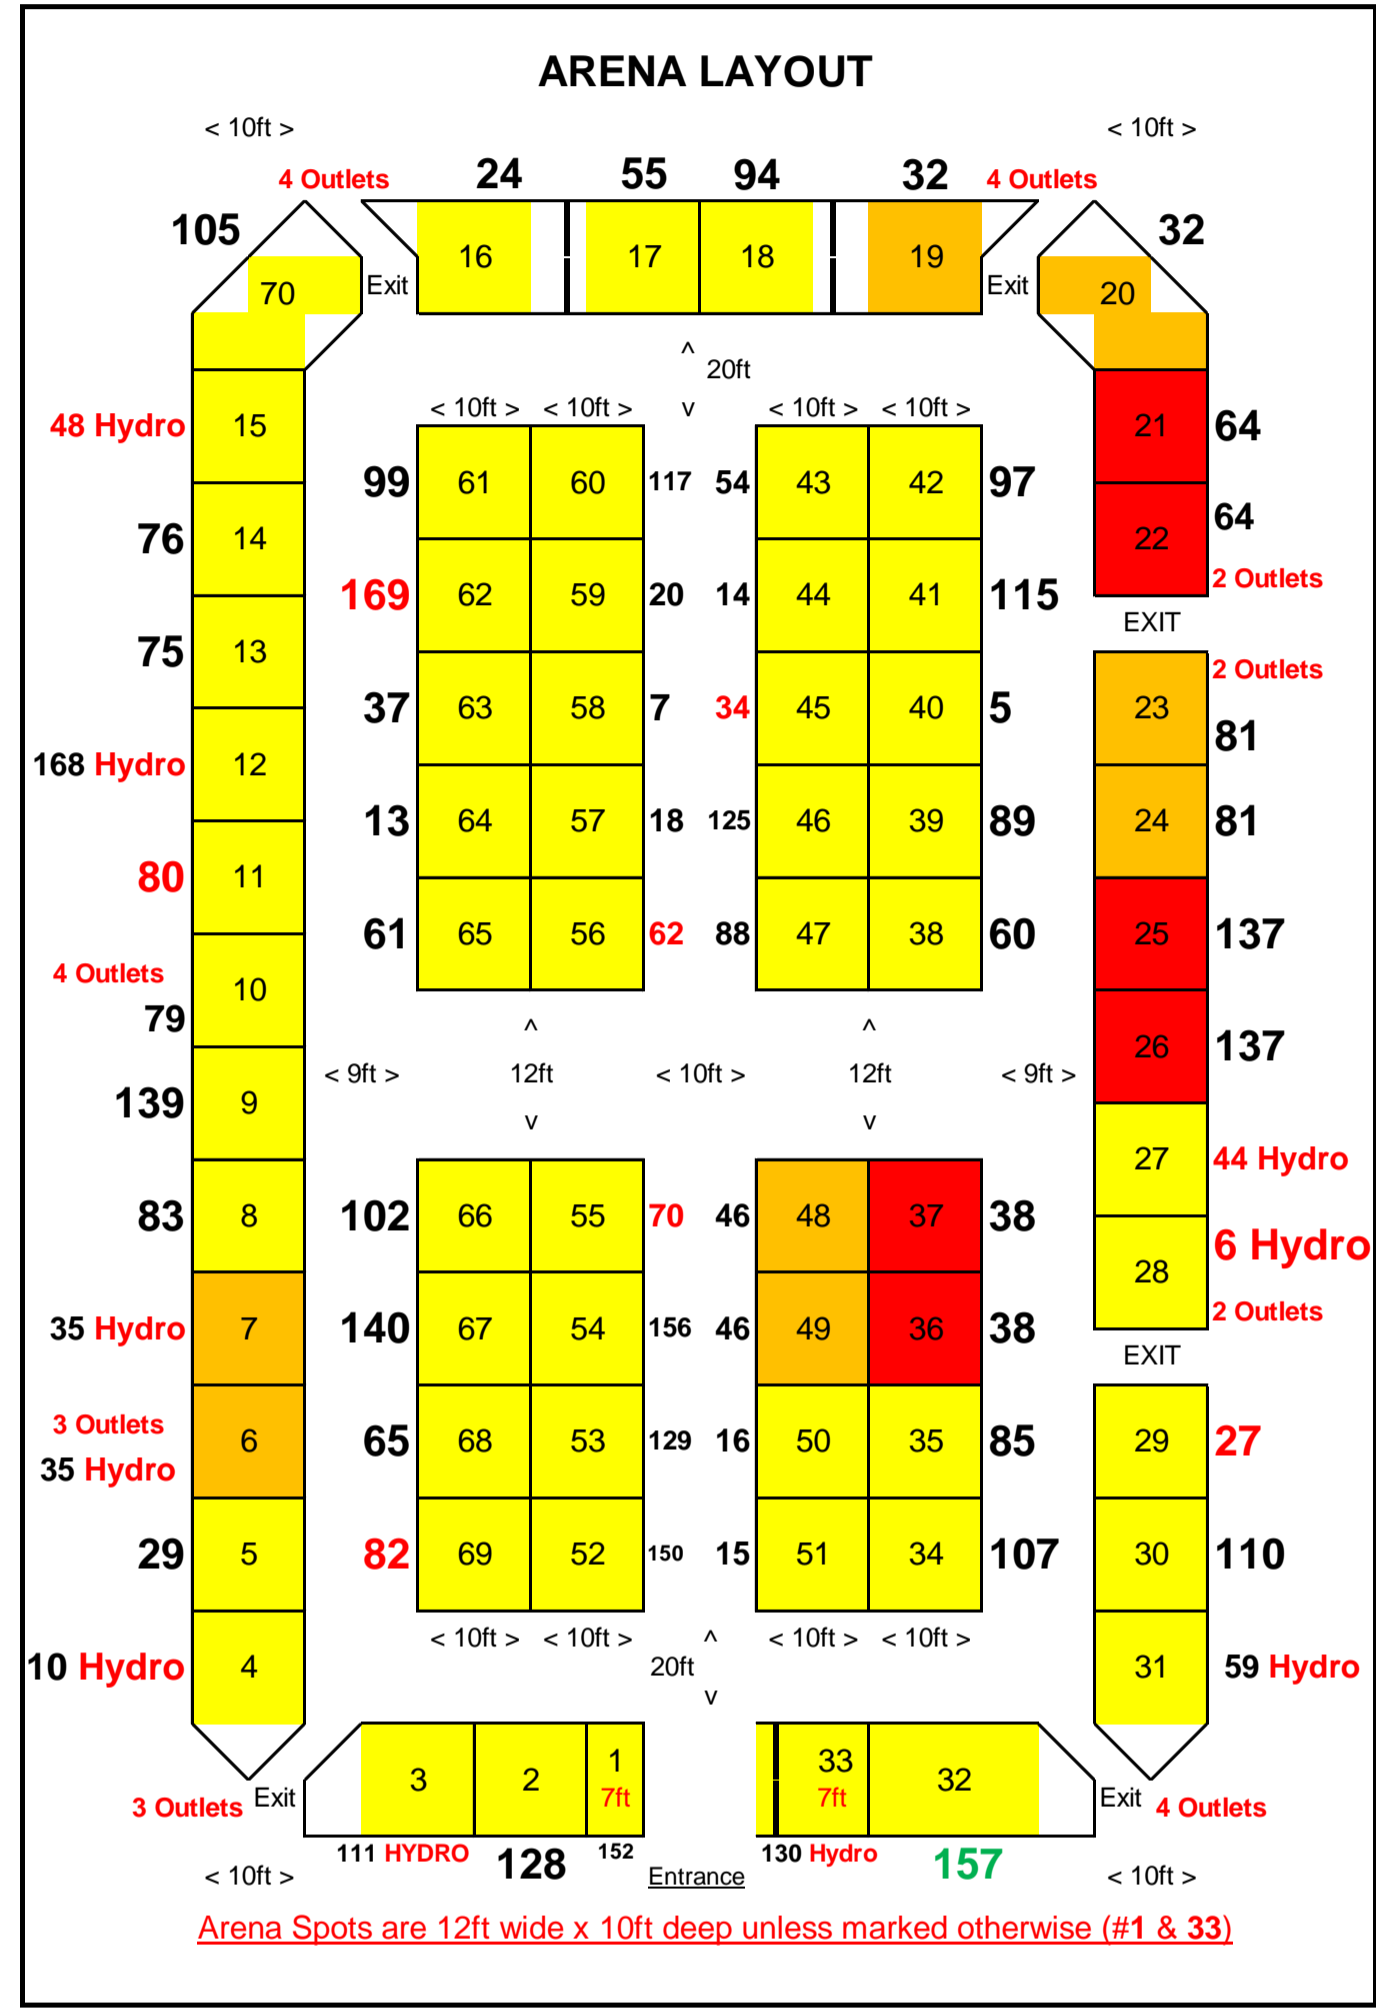

Peter Street	3Corus MP2	MP1	Peter Street
	101 40 101 38 33 36 33 34 106 32 106 30 98 28 98 26 167 24 167 22	39 143 37 143 35 118 33 120 31 120 29 36 27 36 25 134 23 30 21 30	

**Attention Maria Street Vendors**

- Red Numbers Are Food Vendors
- Green Numbers Are Syrup Vendors
- Unallocated (white spots)
- Single Spot Allocated
- Double Spot Allocated
- Double Spot Allocated
- Double Spot Allocated
- Triple Spot Allocated
- Quad Spot Allocated

Outside street spots are 14ft wide x 10ft deep

Generators are NOT allowed on Queen Street

Generators are NOT allowed on Queen Street

Queen St. West	17 86 84 82 80 85 83 81 79 17 87	164 135 78 76 74 72 77 75 73 71 47 47 178 135	136 136 124 108 25 70 68 66 64 62 69 67 65 63 61 69 136 162 50 25	49 63 57 132 92 60 58 56 54 52 59 57 55 53 51 49 95 95 113 92	11 11 66 116 116 50 48 46 44 42 49 47 45 43 41 126 166 104 116 116	52 53 158 40 38 36 34 32 39 37 35 33 31 52 53 28 142	4 4 26 26 9 30 28 26 24 22 29 27 25 23 21 161 9	148 146 145 159 42 20 18 16 14 12 19 17 15 13 11 148 58 42	177 23 72 10 8 6 4 2 9 7 5 3 1 160 160 1 1 12	31 151 122 B D F A C E 39 149 122	OPP
----------------	---	--	--	--	---	---	--	---	--	--	-----

Generators are NOT allowed on Queen Street

**2020 Elmvale Maple Syrup Festival CANCELED**

Arena Spots are 12ft wide x 10ft deep unless marked otherwise (#1 & 33)

H  
I  
G  
H  
W  
A  
Y  
  
2  
7