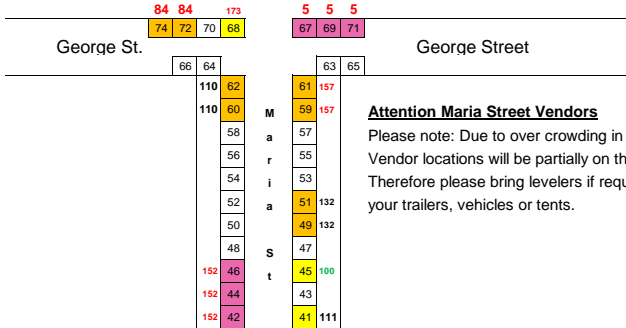

**ARENA**

Food? Friday/Saturday  
Arena Grounds

Arena Entrance  
Free Admission

**VENDOR STREET MAP 2019 Allocated**

Last Update: 19/02/2019 13:47

**54th Elmvale Maple Syrup Festival - Saturday April 27th, 2019**

Arena Grounds

**Attention Maria Street Vendors**  
Please note: Due to over crowding in the walkway, Vendor locations will be partially on the curb. Therefore please bring levelers if required for your trailers, vehicles or tents.

**Attention Maria Street Vendors**  
Please note: Due to over crowding in the walkway, Vendor locations will be partially on the curb. Therefore please bring levelers if required for your trailers, vehicles or tents.

- Red Numbers Are Food Vendors
- Green Numbers Are Syrup Vendors
- Unallocated (white spots)
- Single Spot Allocated
- Double Spot Allocated
- Triple Spot Allocated
- Quad Spot Allocated

Outside street spots are 14ft wide x 10ft deep