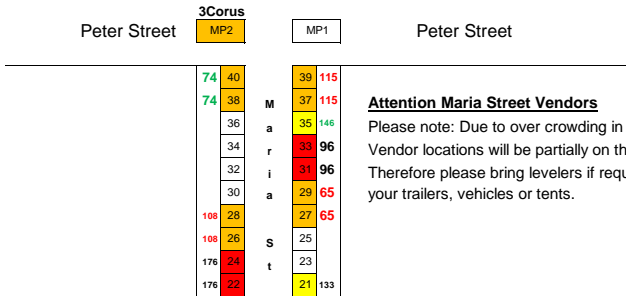

**ARENA**

Food? Friday/Saturday  
Arena Grounds

Arena Entrance  
Free Admission

**VENDOR STREET MAP 2019 Allocated**

Last Update: 19/02/2019 13:47

**54th Elmvale Maple Syrup Festival - Saturday April 27th, 2019**

Arena Grounds

**Attention Maria Street Vendors**  
Please note: Due to over crowding in the walkway, Vendor locations will be partially on the curb. Therefore please bring levelers if required for your trailers, vehicles or tents.

**Attention Maria Street Vendors**  
Please note: Due to over crowding in the walkway, Vendor locations will be partially on the curb. Therefore please bring levelers if required for your trailers, vehicles or tents.

- Red Numbers Are Food Vendors
- Green Numbers Are Syrup Vendors
- Unallocated (white spots)
- Single Spot Allocated
- Double Spot Allocated
- Triple Spot Allocated
- Quad Spot Allocated

Outside street spots are 14ft wide x 10ft deep