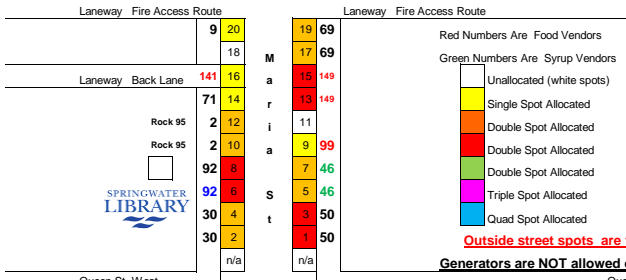

**ARENA**

Food? Friday/Saturday  
Arena Grounds

Arena Entrance  
Free Admission

**VENDOR STREET MAP 2019 Allocated**

Last Update: 19/02/2019 13:47

**54th Elmvale Maple Syrup Festival - Saturday April 27th, 2019**

Arena Grounds

**Attention Maria Street Vendors**  
Please note: Due to over crowding in the walkway, Vendor locations will be partially on the curb. Therefore please bring levelers if required for your trailers, vehicles or tents.

**Attention Maria Street Vendors**  
Please note: Due to over crowding in the walkway, Vendor locations will be partially on the curb. Therefore please bring levelers if required for your trailers, vehicles or tents.

- Red Numbers Are Food Vendors
- Green Numbers Are Syrup Vendors
- Unallocated (white spots)
- Single Spot Allocated
- Double Spot Allocated
- Triple Spot Allocated
- Quad Spot Allocated

Outside street spots are 14ft wide x 10ft deep