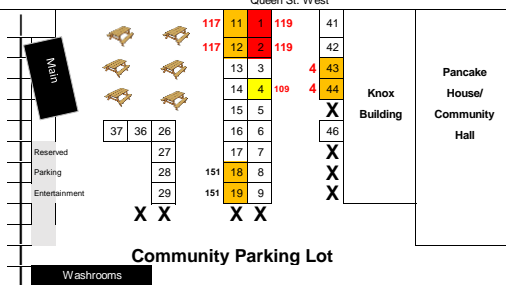

Arena Grounds

**Attention Maria Street Vendors**  
Please note: Due to over crowding in the walkway, Vendor locations will be partially on the curb. Therefore please bring levelers if required for your trailers, vehicles or tents.

**Attention Maria Street Vendors**  
Please note: Due to over crowding in the walkway, Vendor locations will be partially on the curb. Therefore please bring levelers if required for your trailers, vehicles or tents.

- Red Numbers Are Food Vendors
- Green Numbers Are Syrup Vendors
- Unallocated (white spots)
- Single Spot Allocated
- Double Spot Allocated
- Triple Spot Allocated
- Quad Spot Allocated

Outside street spots are 14ft wide x 10ft deep

Generators are NOT allowed on Queen Street

Generators are NOT allowed on Queen Street

Arena Spots are 12ft wide x 10ft deep unless marked otherwise (#1 & 33)

no jewellery in Arena 27

H  
I  
G  
H  
W  
A  
Y  
2  
7