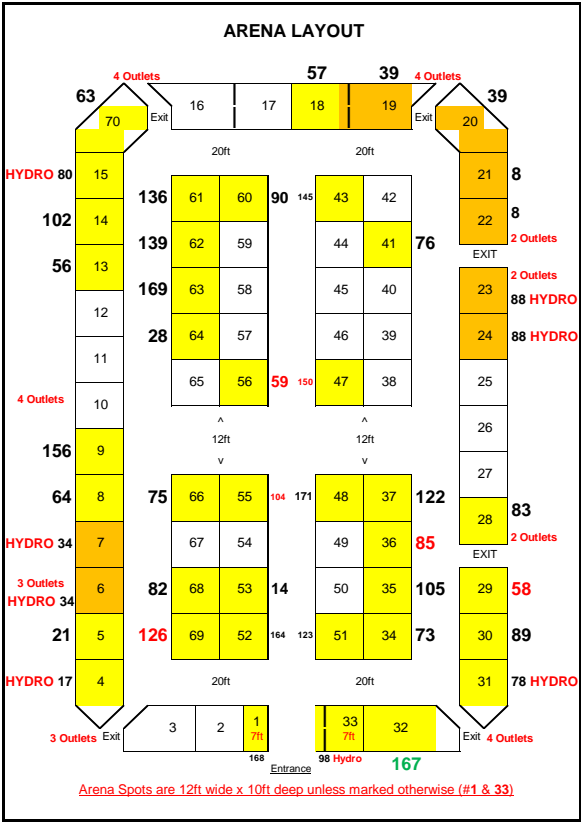

Arena Grounds

**Attention Maria Street Vendors**  
Please note: Due to over crowding in the walkway, Vendor locations will be partially on the curb. Therefore please bring levelers if required for your trailers, vehicles or tents.

**Attention Maria Street Vendors**  
Please note: Due to over crowding in the walkway, Vendor locations will be partially on the curb. Therefore please bring levelers if required for your trailers, vehicles or tents.

- Red Numbers Are Food Vendors
- Green Numbers Are Syrup Vendors
- Unallocated (white spots)
- Single Spot Allocated
- Double Spot Allocated
- Triple Spot Allocated
- Quad Spot Allocated

Outside street spots are 14ft wide x 10ft deep

Generators are NOT allowed on Queen Street

Generators are NOT allowed on Queen Street

Arena Spots are 12ft wide x 10ft deep unless marked otherwise (#1 & 33)

no jewellery in Arena 27

H  
I  
G  
H  
W  
A  
Y  
2  
7