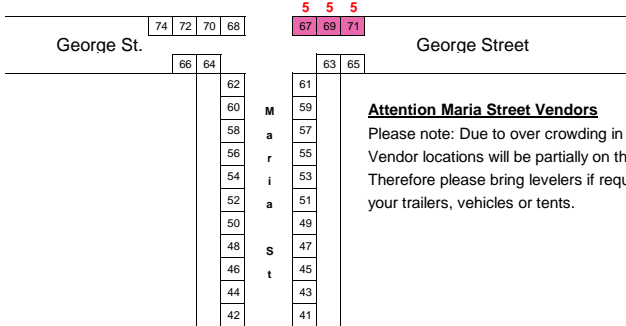

Attention Maria Street Vendors
Please note: Due to over crowding in the walkway, Vendor locations will be partially on the curb. Therefore please bring levelers if required for your trailers, vehicles or tents.

- Red Numbers Are Food Vendors
- Green Numbers Are Syrup Vendors
- Unallocated (white spots)
- Single Spot Allocated
- Double Spot Allocated
- Double Spot Allocated
- Double Spot Allocated
- Triple Spot Allocated
- Quad Spot Allocated

Outside street spots are 14ft wide x 10ft deep

Generators are NOT allowed on Queen Street

Generators are NOT allowed on Queen Street

Arena Spots are 12ft wide x 10ft deep unless marked otherwise (#1 & 33)