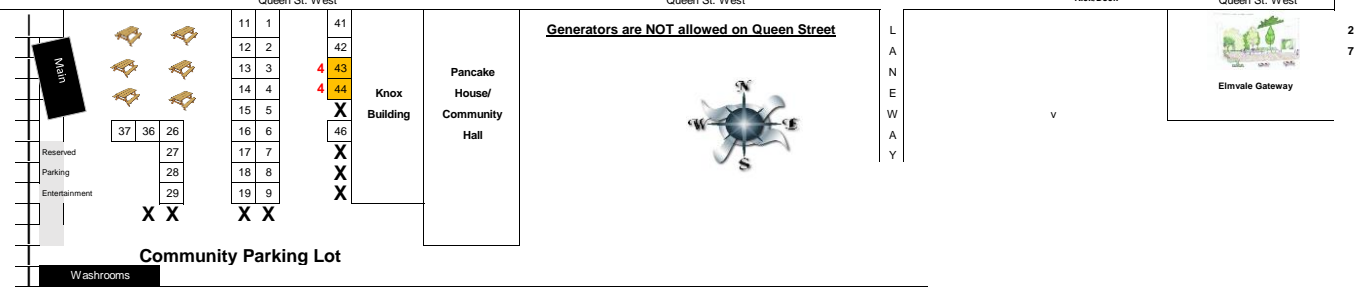

Attention Maria Street Vendors
Please note: Due to over crowding in the walkway, Vendor locations will be partially on the curb. Therefore please bring levelers if required for your trailers, vehicles or tents.

- Red Numbers Are Food Vendors
- Green Numbers Are Syrup Vendors
- Unallocated (white spots)
- Single Spot Allocated
- Double Spot Allocated
- Double Spot Allocated
- Double Spot Allocated
- Triple Spot Allocated
- Quad Spot Allocated

Outside street spots are 14ft wide x 10ft deep

Generators are NOT allowed on Queen Street

Generators are NOT allowed on Queen Street

Arena Spots are 12ft wide x 10ft deep unless marked otherwise (#1 & 33)