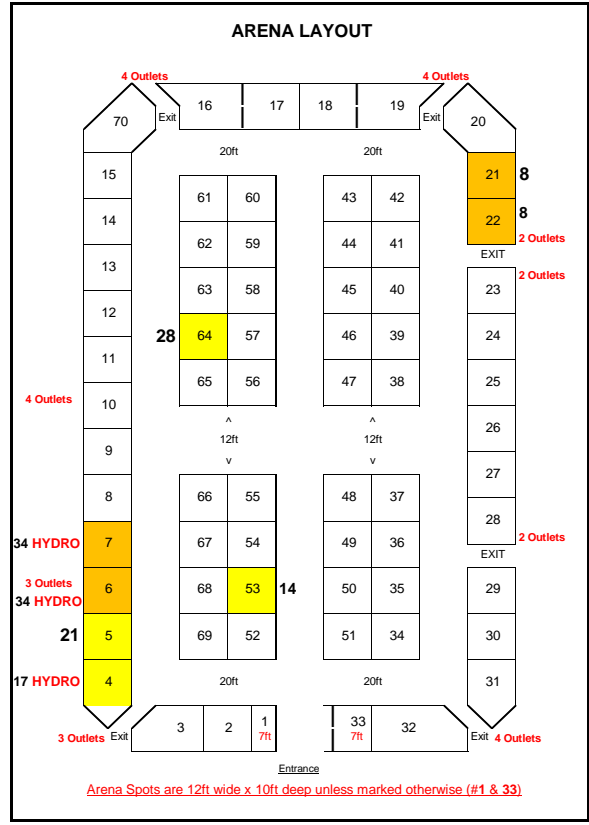

Attention Maria Street Vendors
Please note: Due to over crowding in the walkway, Vendor locations will be partially on the curb. Therefore please bring levelers if required for your trailers, vehicles or tents.

- Red Numbers Are Food Vendors
- Green Numbers Are Syrup Vendors
- Unallocated (white spots)
- Single Spot Allocated
- Double Spot Allocated
- Double Spot Allocated
- Double Spot Allocated
- Triple Spot Allocated
- Quad Spot Allocated

Outside street spots are 14ft wide x 10ft deep

Generators are NOT allowed on Queen Street

Generators are NOT allowed on Queen Street

Arena Spots are 12ft wide x 10ft deep unless marked otherwise (#1 & 33)