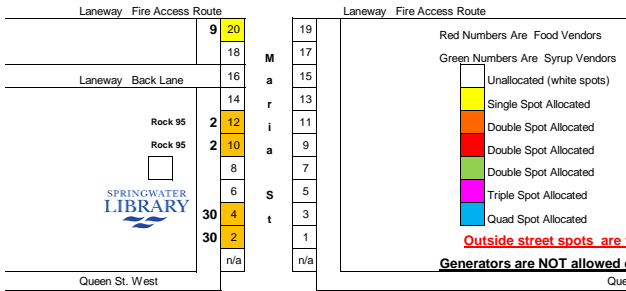

ARENA

Food?
Friday/Saturday
Arena Grounds

Arena Entrance
Free Admission

VENDOR STREET MAP 2019 Allocated

Last Update: 07/12/2018 14:38

54th Elmvale Maple Syrup Festival - Saturday April 27th, 2019

Arena Grounds

Attention Maria Street Vendors
Please note: Due to over crowding in the walkway, Vendor locations will be partially on the curb. Therefore please bring levelers if required for your trailers, vehicles or tents.

- Red Numbers Are Food Vendors
- Green Numbers Are Syrup Vendors
- Unallocated (white spots)
- Single Spot Allocated
- Double Spot Allocated
- Double Spot Allocated
- Double Spot Allocated
- Triple Spot Allocated
- Quad Spot Allocated